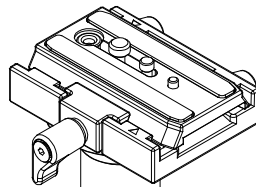

**ART. 558B**

For serial number  
from A1049898

FOR SLIDIG PLATE  
SPARE LIST  
SEE DRAWING  
ART. 577

R558,01

R079,99B

R190,427

Tool (TORX T25) included in :  
- Spare part R055,395  
- Spare part R055,399