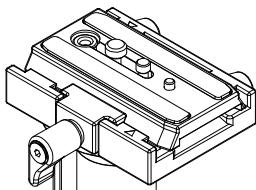

**ART. 558B**

For serial number  
from A1049898

FOR SLIDIG PLATE  
SPARE LIST  
SEE DRAWING  
ART. 577

R558,01

R079,99B

R190,427

Tool (TORX T25) included in :  
- Spare part R055,395  
- Spare part R055,399