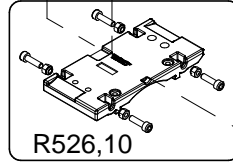

Manfrotto nord

ART.

526

For serial number
from C0112200

2020-02-19

R526,14
Set of 2

R510,34

Art. 357PLV-1

R510,13

R510,20

R510,15

R526,10

R510,08

R526,09

R526,12

R3,2351

R519,49

R519,38

R526,02

R526,14
Set of 2

R510,33

R526,06

R526,16

R526,07

R3,2351

R526,08

R526,15

R510,57

R519,22

FOR FLUID GREASE ORDER COD: R116,23

R526,99

R510,12

R510,41

Art. 519LV