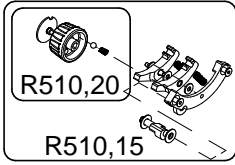

R510,20

R510,15