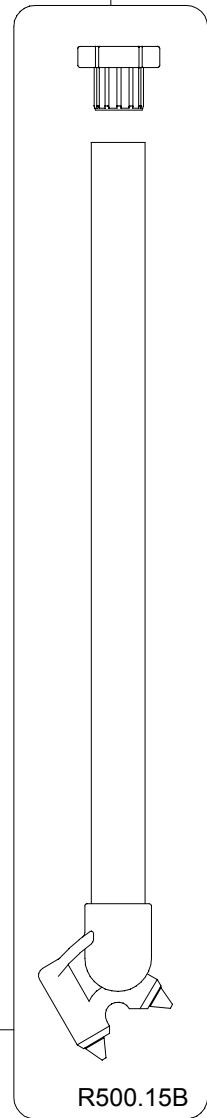

Manfrotto nord

ART.
500MVB

VERSIONE: 005
DEL: 2000-07-26

FOR SPREADER SPARE LIST SEE DRAWING : ART.165MV