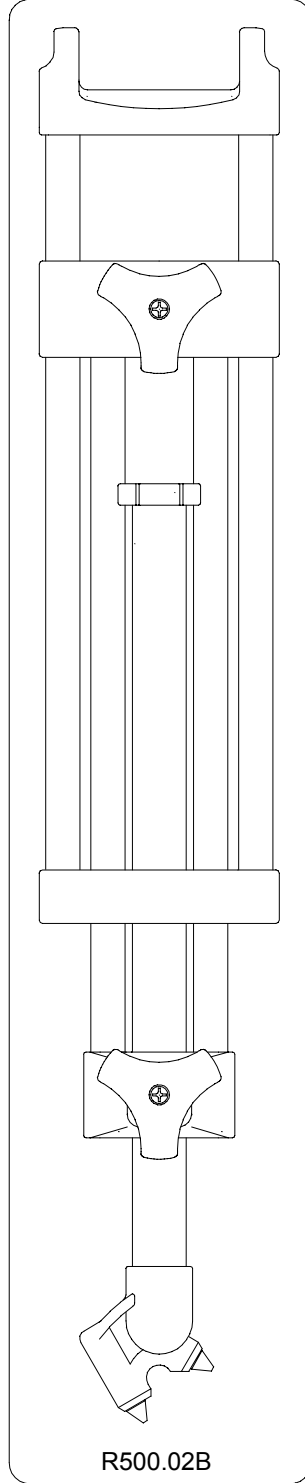

Manfrotto nord

ART.
500MVB

VERSIONE: 005
DEL: 2000-07-26

FOR SPREADER SPARE LIST SEE DRAWING : ART.165MV