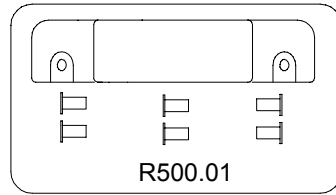

Manfrotto nord

ART.
500MV

VERSIONE: 005
DEL: 2000-07-26

FOR SPREADER SPARE LIST SEE DRAWING : ART.165MV