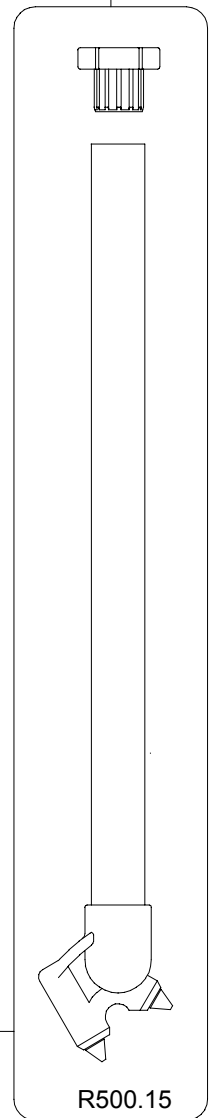

Manfrotto nord

ART.
500MV

VERSIONE: 005
DEL: 2000-07-26

FOR SPREADER SPARE LIST SEE DRAWING : ART.165MV