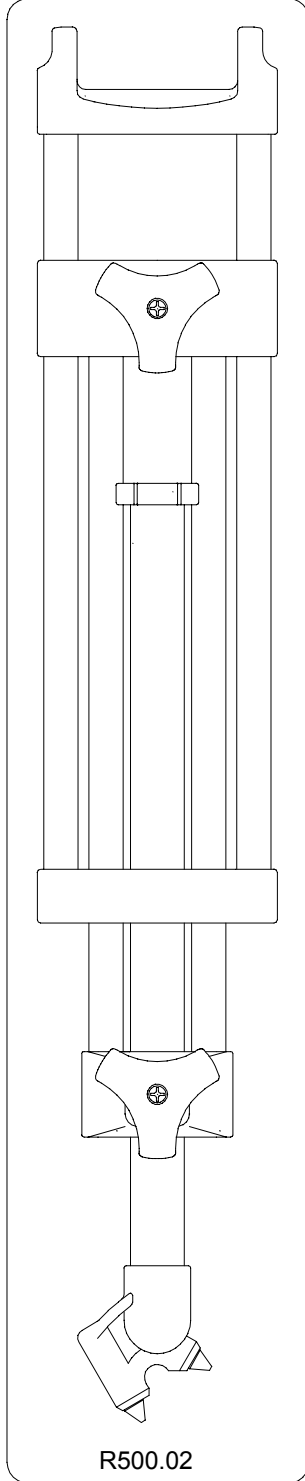

Manfrotto nord

ART.
500MV

VERSIONE: 005
DEL: 2000-07-26

FOR SPREADER SPARE LIST SEE DRAWING : ART.165MV