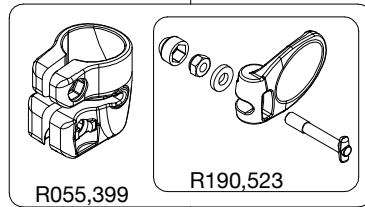

R190,531B

R190,528

R190,510B

Art. 190SPK2N

Tool (TORX T25) included in :
- Spare part R055,399
- Spare part R190,499

R055,399

R190,523

R055,315

R190,535

R190,527

R190,427

R190,389B

R190,390B

R190,499

R190,524

R190,526 Set of 3