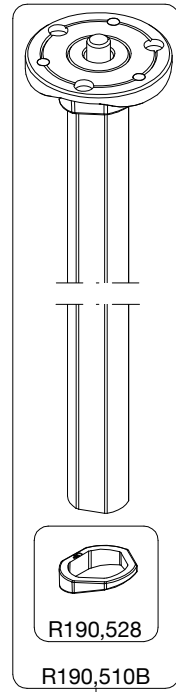

ART. 190XWNB

For serial number
from A1588573

R190,518

R190,530

R190,522

R190,521

R458,39

R190,534

R190,531B

R190,528

R190,510B

Art. 190SPK2N

Tool (TORX T25) included in :
- Spare part R055,399
- Spare part R190,499

R055,399

R190,523

R055,315

R190,535

R190,527

R190,427

R190,389B

R190,390B

R190,499

R190,524

R190,526 Set of 3