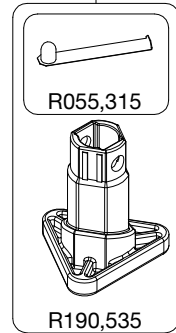

ART. 190XWNB

For serial number
from A1588573

R190,518

R190,530

R190,522

R190,521

R458,39

R190,534

R190,531B

R190,528

R190,510B

Art. 190SPK2N

Tool (TORX T25) included in :
- Spare part R055,399
- Spare part R190,499

R055,399

R190,523

R055,315

R190,535

R190,527

R190,427

R190,389B

R190,390B

R190,499

R190,524

R190,526 Set of 3