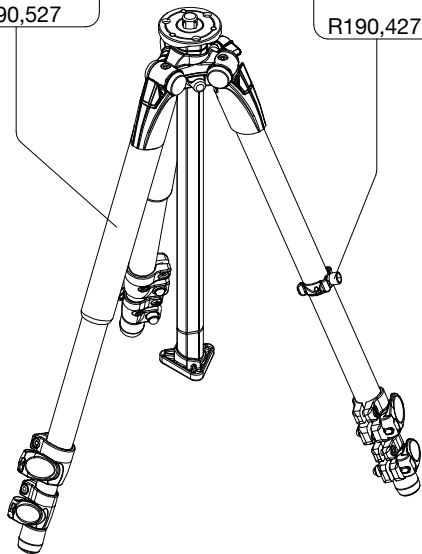

ART. 190XWNB

For serial number
from A1588573

R190,518

R190,530

R190,522

R190,521

R458,39

R190,534

R190,531B

R190,528

R190,510B

Art. 190SPK2N

Tool (TORX T25) included in :
- Spare part R055,399
- Spare part R190,499

R055,399

R190,523

R055,315

R190,535

R190,527

R190,427

R190,389B

R190,390B

R190,499

R190,524

R190,526 Set of 3