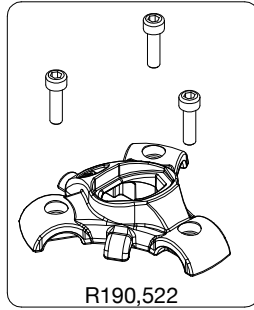

ART. 190XWNB

For serial number
from A1588573

R190,518

R190,530

R190,522

R190,521

R458,39

R190,534

R190,531B

R190,528

R190,510B

Art. 190SPK2N

Tool (TORX T25) included in :
- Spare part R055,399
- Spare part R190,499

R055,399

R190,523

R055,315

R190,535

R190,527

R190,427

R190,389B

R190,390B

R190,499

R190,524

R190,526 Set of 3