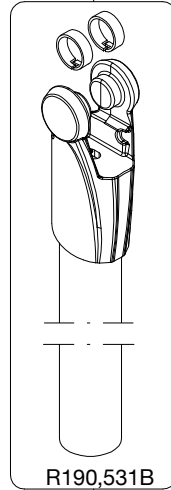

ART. 190XWNB

For serial number
from A1588573

R190,518

R190,530

R190,522

R190,521

R458,39

R190,534

R190,531B

R190,528

R190,510B

Art. 190SPK2N

Tool (TORX T25) included in :
- Spare part R055,399
- Spare part R190,499

R055,399

R190,523

R055,315

R190,535

R190,527

R190,427

R190,389B

R190,390B

R190,499

R190,524

R190,526 Set of 3