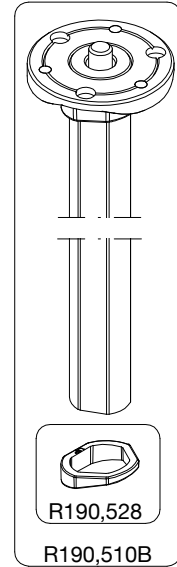

ART. 190XB

For serial number
from A1588573

R190,518

R190,530

R190,522

R190,521

R458,39

R190,534

R190,531B

R190,528

R190,510B

Tool (TORX T25) included in :
- Spare part R055,399
- Spare part R190,499

R055,399

R190,523

R055,315

R190,535

R190,527

R190,427

R190,389B

R190,390B

R190,499

R190,524

R190,526 Set of 3