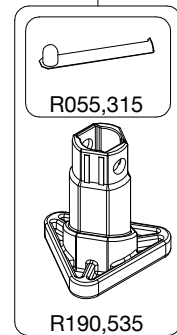

ART. 190XB

For serial number
from A1588573

R190,518

R190,530

R190,522

R190,521

R458,39

R190,534

R190,531B

R190,528

R190,510B

Tool (TORX T25) included in :
- Spare part R055,399
- Spare part R190,499

R055,399

R190,523

R055,315

R190,535

R190,527

R190,427

R190,389B

R190,390B

R190,499

R190,524

R190,526 Set of 3