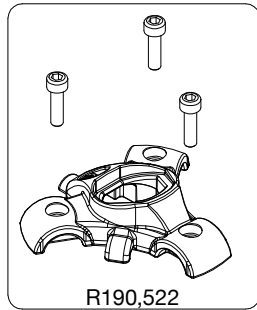

ART. 190XB

For serial number
from A1588573

R190,518

R190,530

R190,522

R190,521

R458,39

R190,534

R190,531B

R190,528

R190,510B

Tool (TORX T25) included in :
- Spare part R055,399
- Spare part R190,499

R055,399

R190,523

R055,315

R190,535