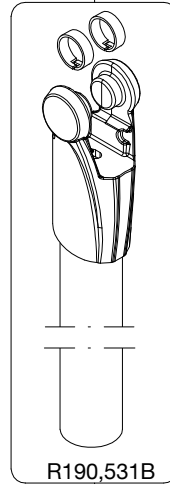

ART. 190XB

For serial number
from A1588573

R190,518

R190,530

R190,522

R190,521

R458,39

R190,534

R190,531B

R190,528

R190,510B

Tool (TORX T25) included in :
- Spare part R055,399
- Spare part R190,499

R055,399

R190,523

R055,315

R190,535

R190,527

R190,427

R190,389B

R190,390B

R190,499

R190,524

R190,526 Set of 3