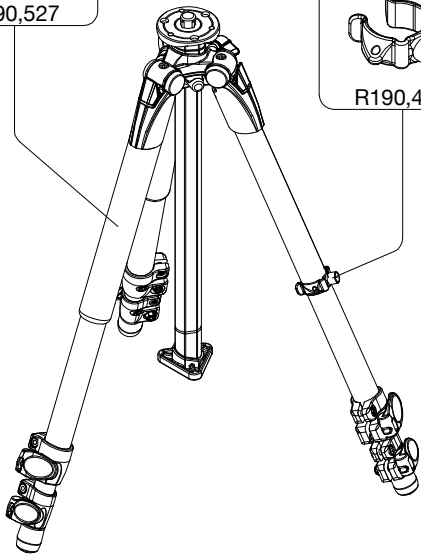

R190,531B

R190,528

R190,510B

Tool (TORX T25) included in :
- Spare part R055,399
- Spare part R190,499

R055,399

R190,523

R055,315

R190,535

R190,527

R190,427

R190,389B

R190,390B

R190,499

R190,524

R190,526 Set of 3