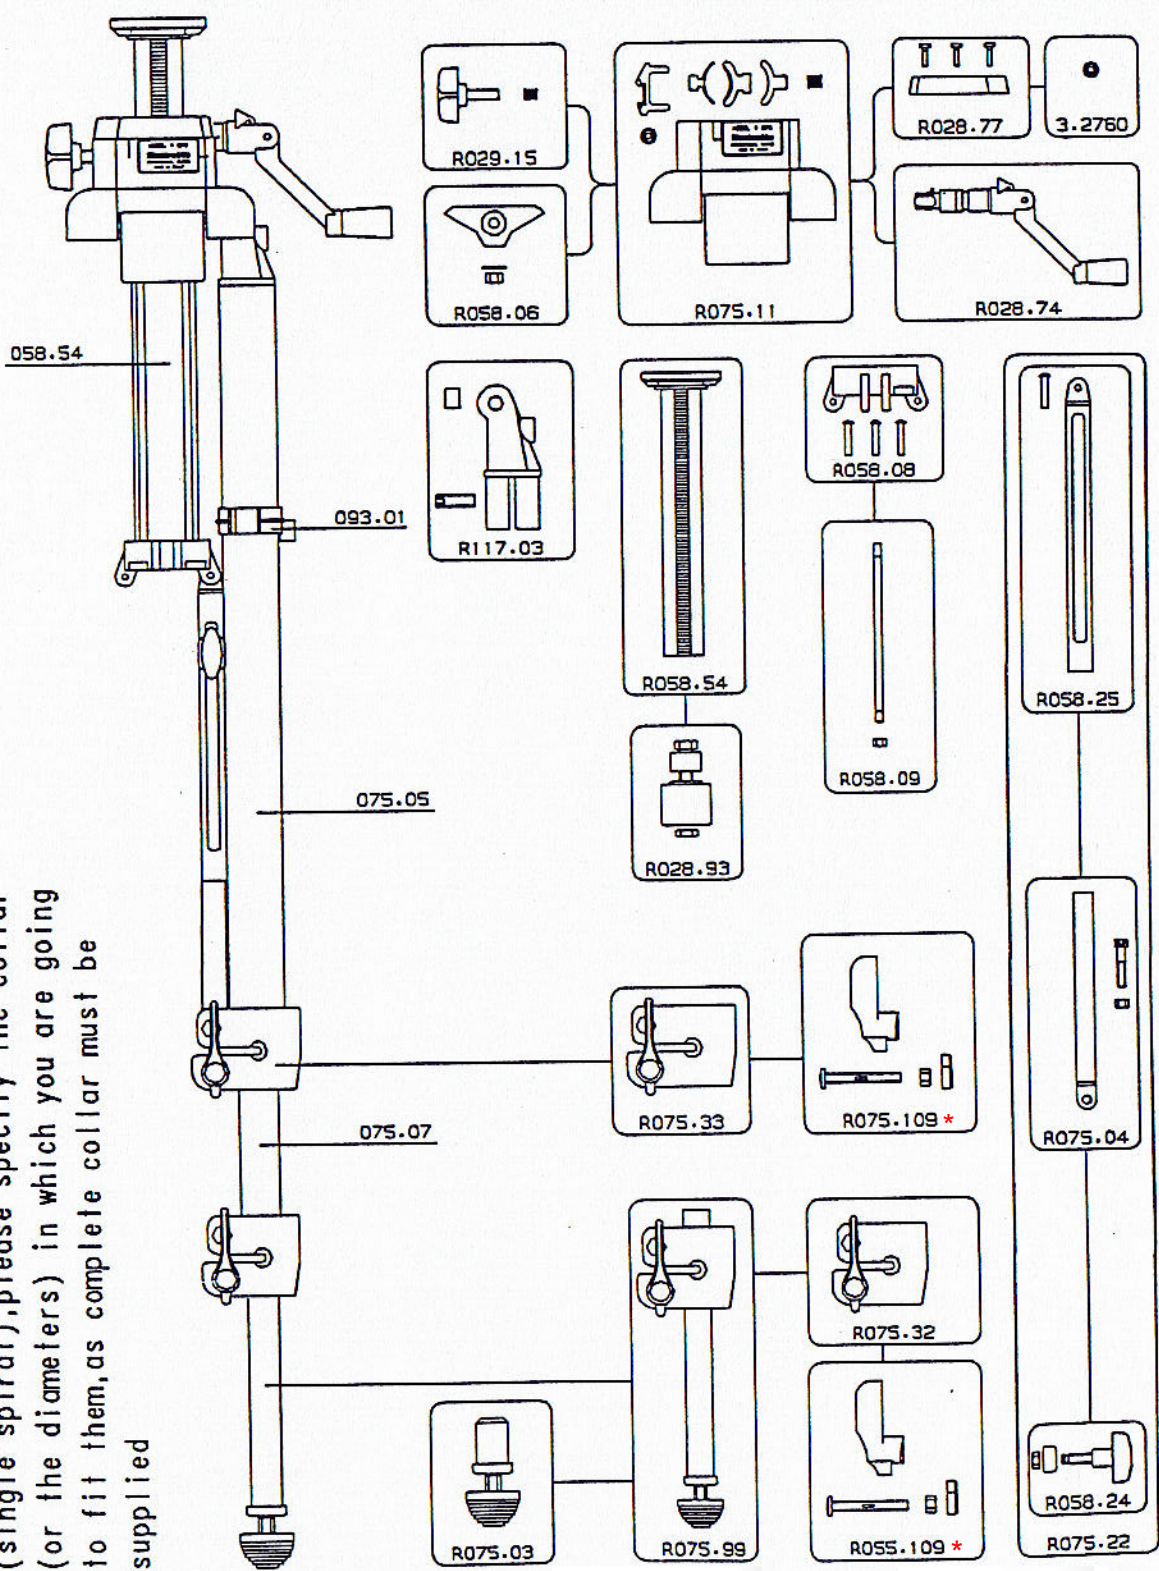

Manfrotto nord

ART .

075

old model

VERSIONE: 004
DEL: 02-12-93

IMPORTANT:

When ordering the old type locking levers (single spiral), please specify the collar (or the diameters) in which you are going to fit them, as complete collar must be supplied

* Please check lever style. Old models had a single spiral lever, please order R055,04 for upper or lower lever in this case.

New style - Twin spiral
Order R055.109 or R075.109 as shown on this drawing.

Old Style - Single spiral
Order R055.04 for upper and lower levers.