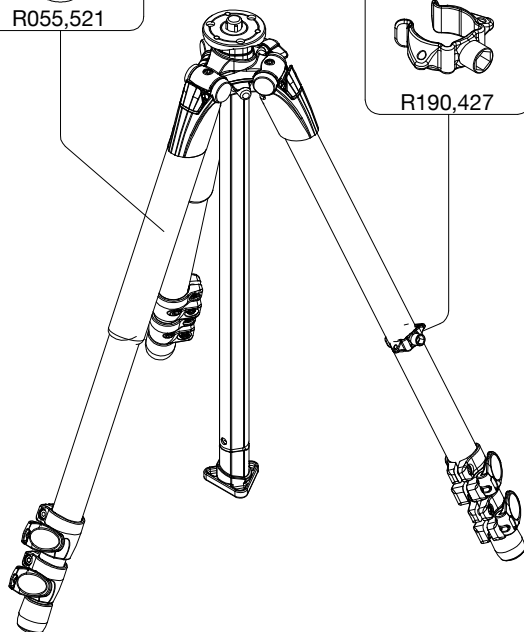

**ART. 055XWNB**

For serial number  
from A1612001

R190,518

R055,526

R055,523

R055,524

R055,522

R055,519B

R055,517

R055,529B

Tool (TORX T25) included in :  
- Spare part R055,395  
- Spare part R055,399

R458,39

Art. 055SPK2

R055,395

R055,534

R055,315

R055,525

R055,521

R190,427

R055,527B

R055,528B

R055,399

R190,523

R055,520 Set of 3