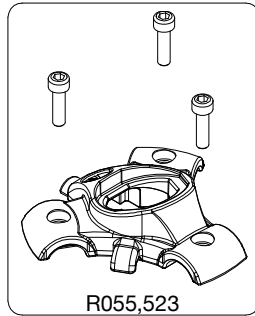

**ART. 055XWNB**

For serial number  
from A1612001

R190,518

R055,526

R055,523

R055,524

R055,522

R055,519B

R055,517

R055,529B

Tool (TORX T25) included in :  
- Spare part R055,395  
- Spare part R055,399

R458,39

Art. 055SPK2

R055,395

R055,534

R055,315

R055,525

R055,521

R190,427

R055,527B

R055,528B

R055,399

R190,523

R055,520 Set of 3