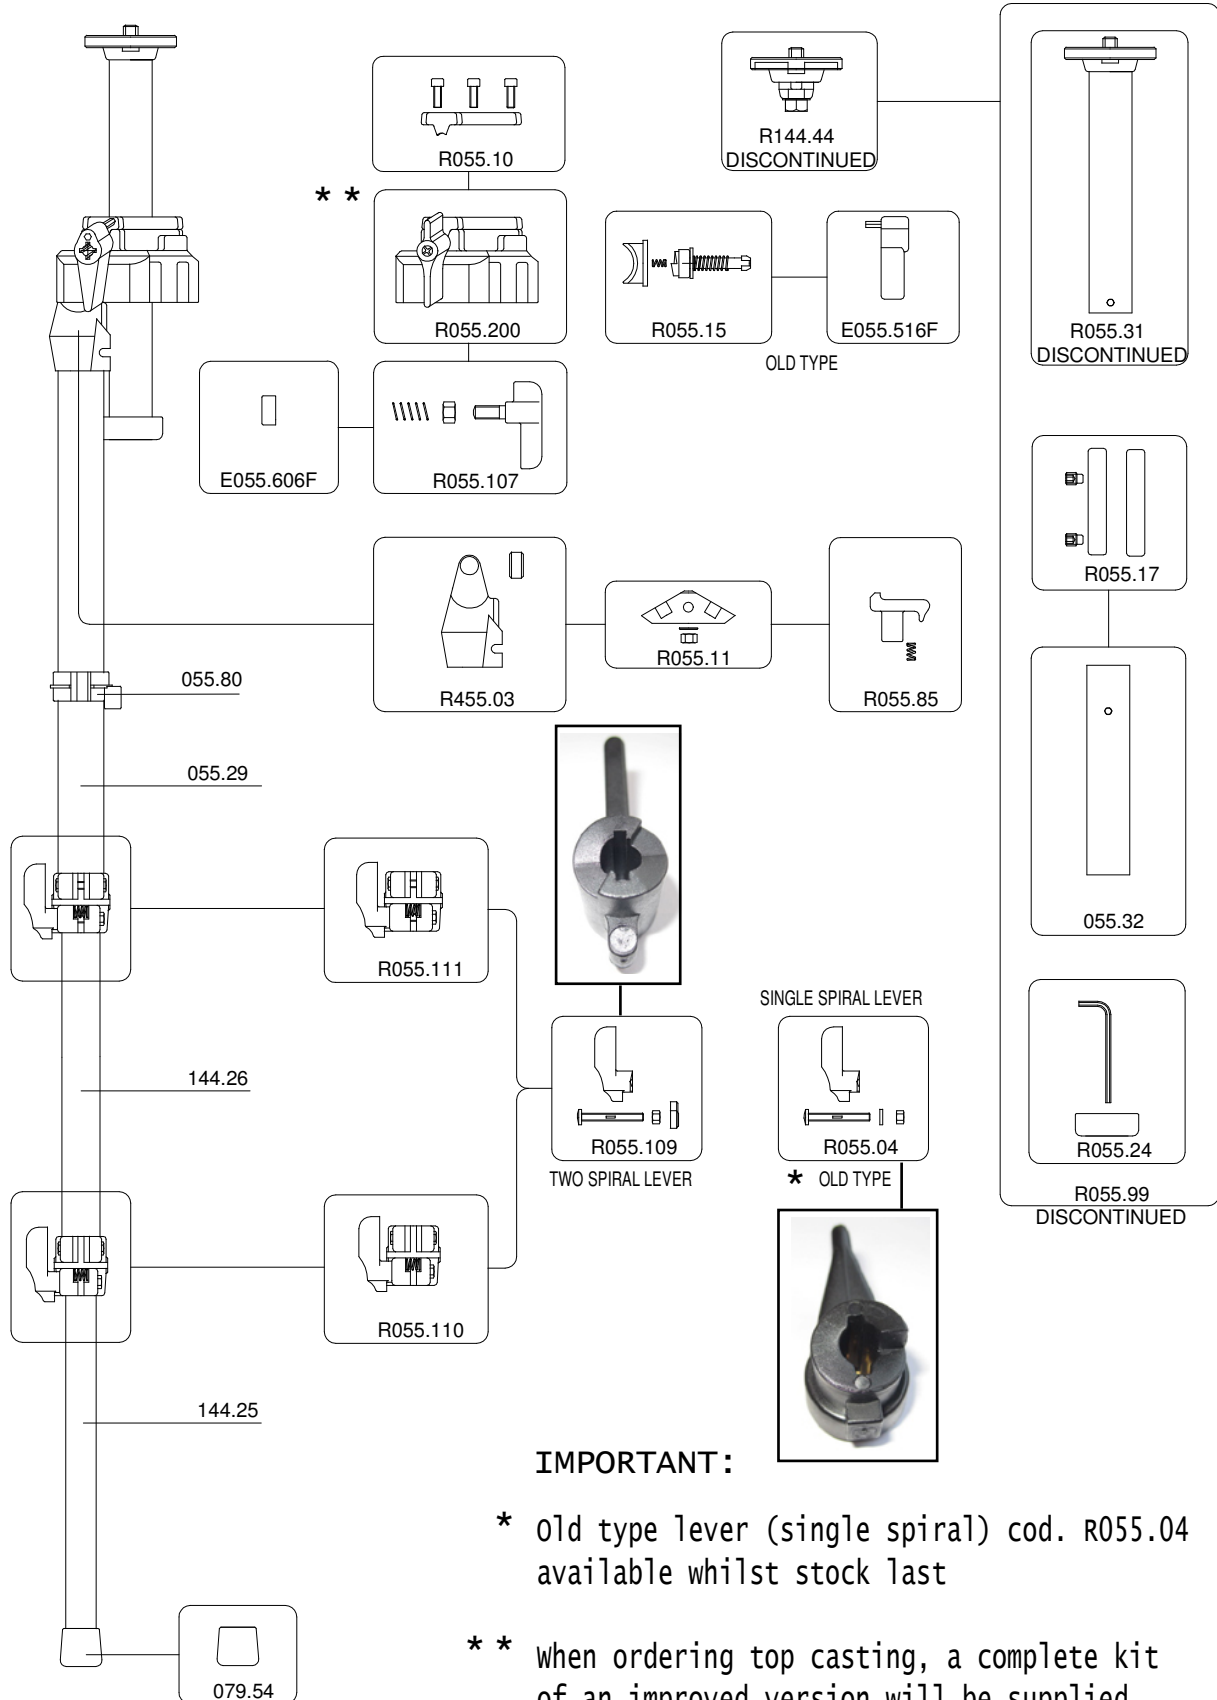

Manfrotto nord

ART.
055

VERSIONE: 010
DEL: 1999-02-09

IMPORTANT:

- * Old type lever (single spiral) cod. R055.04 available whilst stock last
- ** When ordering top casting, a complete kit of an improved version will be supplied